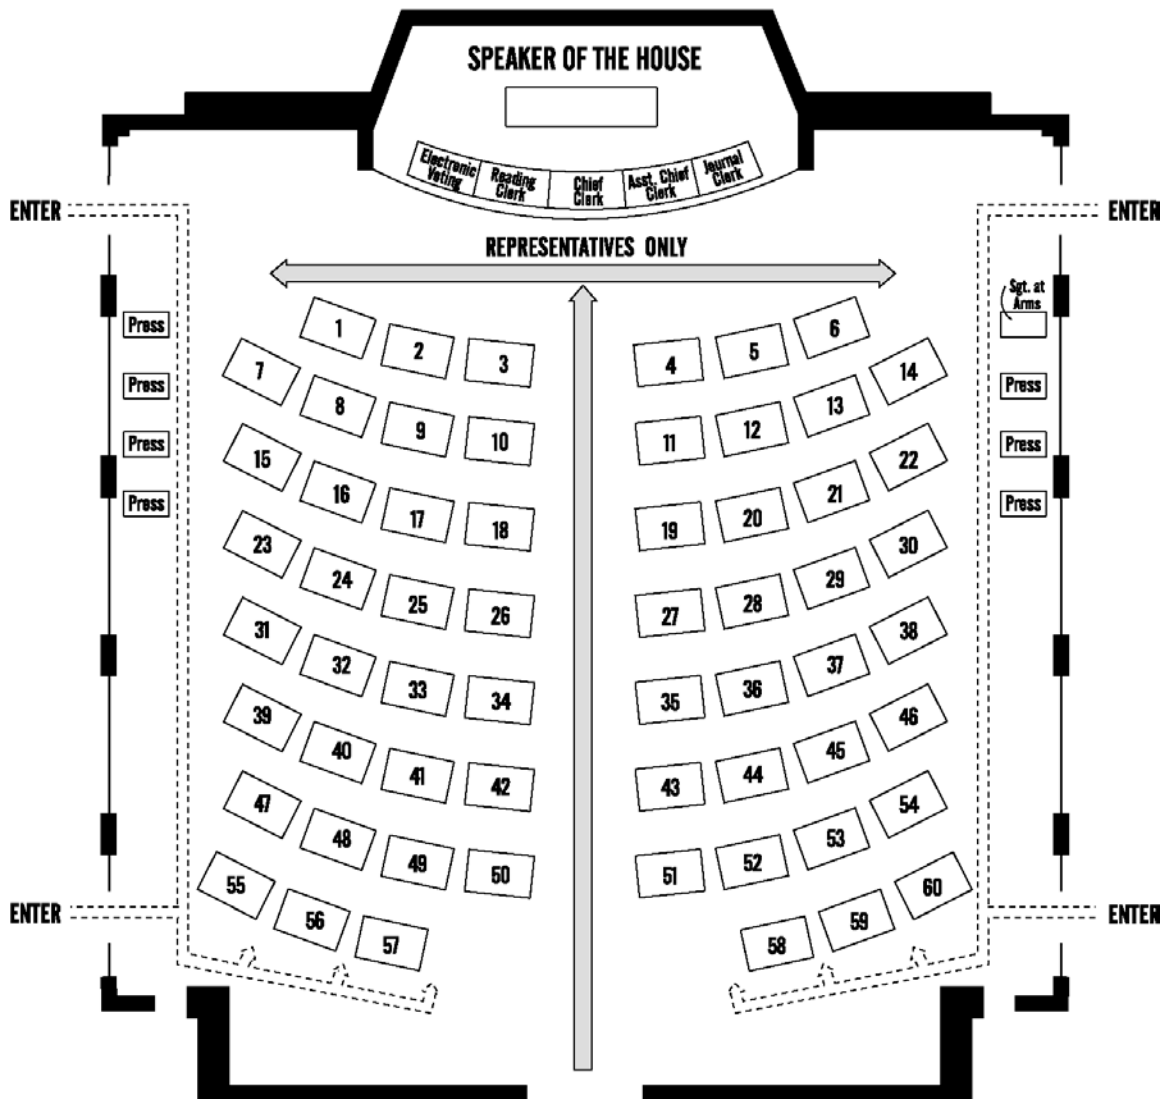

**SEVENTY-SIXTH LEGISLATIVE ASSEMBLY  
HOUSE SEATING CHART  
2012 REGULAR SESSION**

- |                |                |                |                 |
|----------------|----------------|----------------|-----------------|
| 1 – Thompson   | 16 – Lindsay   | 31 – Bentz     | 46 – Clem       |
| 2 – Bailey     | 17 – Doherty   | 32 – Sheehan   | 47 – Esquivel   |
| 3 – Cowan      | 18 – Gilliam   | 33 – Wand      | 48 – Weidner    |
| 4 – Greenlick  | 19 – Barker    | 34 – Whisnant  | 49 – Wingard    |
| 5 – Hicks      | 20 – Frederick | 35 – Harker    | 50 – Cameron    |
| 6 – Barnhart   | 21 – Conger    | 36 – Schaufler | 51 – Kotek      |
| 7 – Richardson | 22 – Parrish   | 37 – Garrett   | 52 – Read       |
| 8 – Huffman    | 23 – G. Smith  | 38 – Boone     | 53 – Keny-Guyer |
| 9 – Hoyle      | 24 – Sprenger  | 39 – Garrard   | 54 – Witt       |
| 10 – Nolan     | 25 – McLane    | 40 – Krieger   | 55 – Hanna      |
| 11 – Matthews  | 26 – Hunt      | 41 – Thatcher  | 56 – Jenson     |
| 12 – Brewer    | 27 – Komp      | 42 – Freeman   | 57 – Olson      |
| 13 – Johnson   | 28 – Dembrow   | 43 – Gelser    | 58 – Tomei      |
| 14 – Berger    | 29 – Nathanson | 44 – Holvey    | 59 – Beyer      |
| 15 – Kennemer  | 30 – Buckley   | 45 – J. Smith  | 60 – Roblan     |