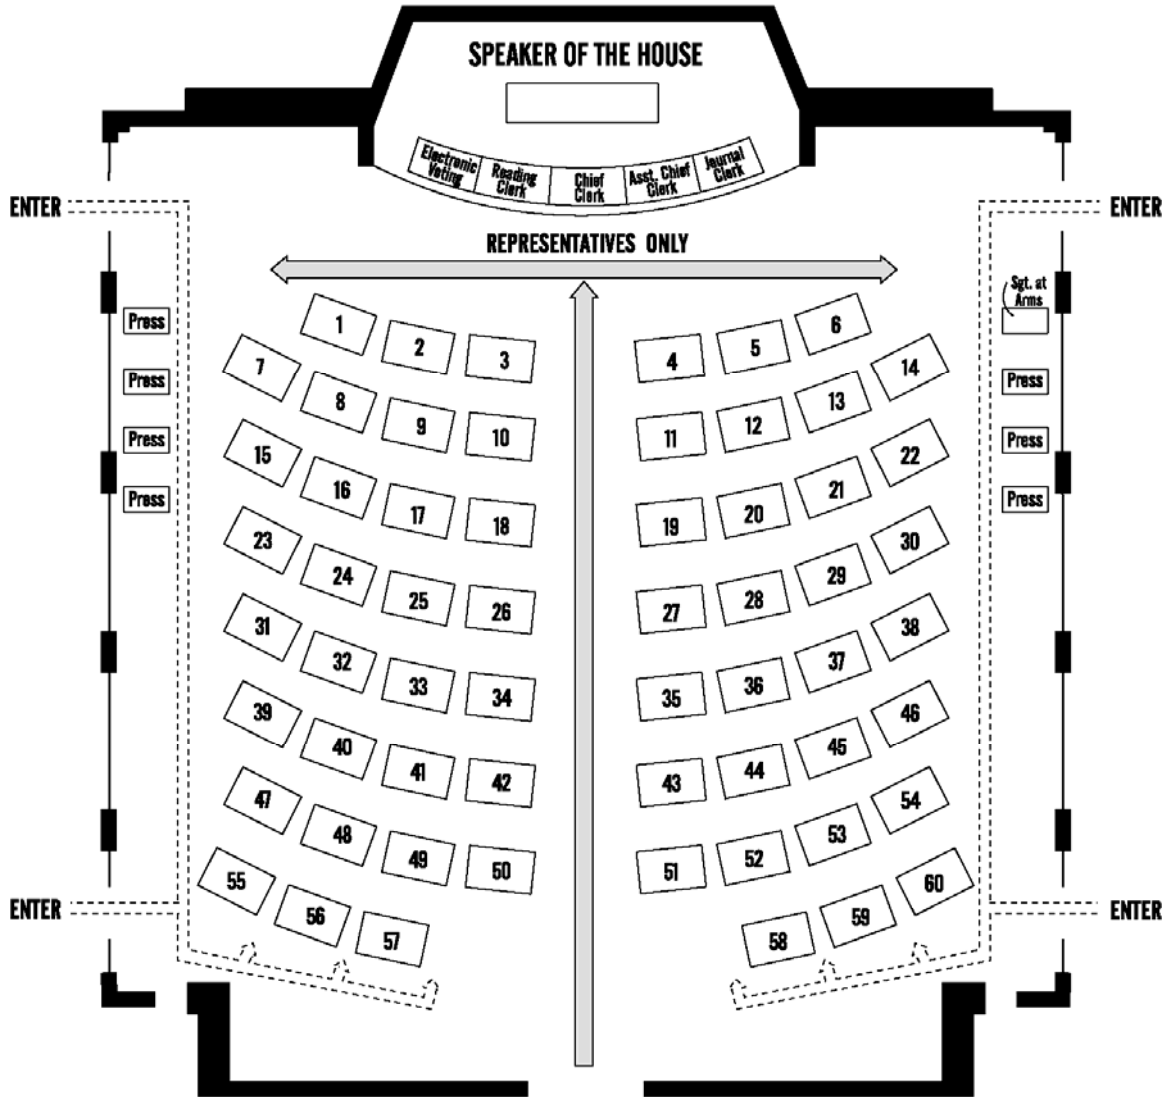

2009 SESSION

HOUSE SEATING CHART

1 – Thompson
 2 – Bailey
 3 – Cowan
 4 – Greenlick
 5 – Riley
 6 – Shields
 7 – Richardson
 8 – Huffman
 9 – VanOrman
 10 – Galizio
 11 – Matthews
 12 – Stiegler
 13 – Smith, J.
 14 – Berger
 15 – Thatcher